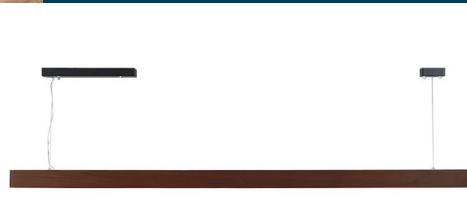

Line 59
EWD5-30W113P

New Item Damp Rated

Input Power	Input Voltage	Lumen Output	Beam Angle	CRI	Luminous Efficacy	Power Factor	Input Current	Base	Lamp Lifespan	Size (W x L x H)	Material	Integrated	FCC	Qty.
LED FIXTURES Wood Linear pendant														
EWD3-20W113W(3000K)														
20 W	100 - 240 V	1795 lm	80°	80	89 lm/W	0.9	0.1 A	N/A	30,000 Hrs.	0.78" x 39.37" x 3.54"	Walnut Wood Housing & Frosted Plastic Lens	Yes	Yes	1
EWD4-20W113W(3000K)														
20 W	100 - 240 V	1795 lm	80°	80	89 lm/W	0.9	0.1 A	N/A	30,000 Hrs.	0.78" x 47" x 3.81"	Walnut Wood Housing & Frosted Plastic Lens	Yes	Yes	1
EWD5-30W113P(3000K)														
30 W	100 - 240 V	2850 lm	80°	80	89 lm/W	0.9	0.14 A	N/A	30,000 Hrs.	0.78" x 59" x 3.54"	IPE Wood Housing & Frosted Plastic Lens	Yes	Yes	1

2700K Warm White

3000K Soft White

4000K Bright White

5000K Cool White