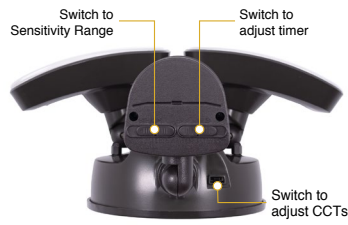

Bottom View

Motion Sensor Dusk to Dawn Sensor Wet Rated

Input Power	Input Voltage	Lumen Output	Beam Angle	CRI	Luminous Efficacy	Power Factor	Input Current	Base	Lamp Lifespan	Size (W x H x D)	Material	Integrated	ETL	Qty.

LED FIXTURES Security light

ESFL-35W110(3000K/4000K/5000K) **3 CCT Selectable** **Adjustable time & sensitivity range*

35 W	120 V	3000 lm	102°	80	85 lm/W	0.7	0.29 A	Direct Wiring	50,000 Hrs.	10" x 9.4" x 4.6"	Black Finish with Frosted PC Lens	Yes	Yes	1

2700K Warm White

3000K Soft White

4000K Bright White

5000K Cool White